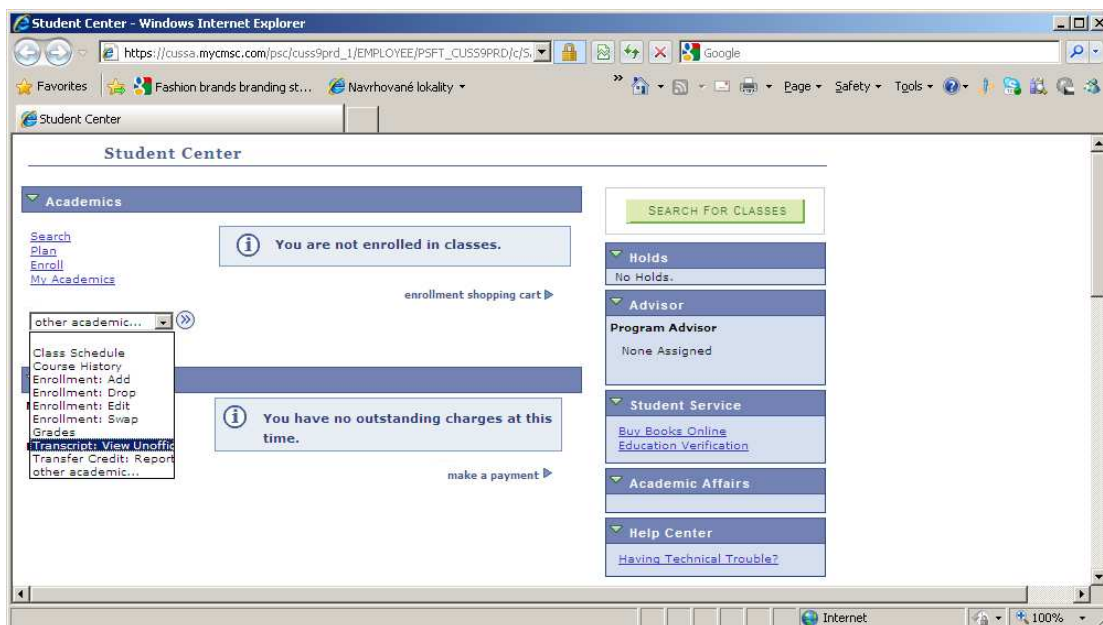

4) select “Transcript: View Unofficial”

5) click >>

6) choose “City University of Seattle” and “CITYU UNOFFICIAL TRANSCRIPT”

7) click go