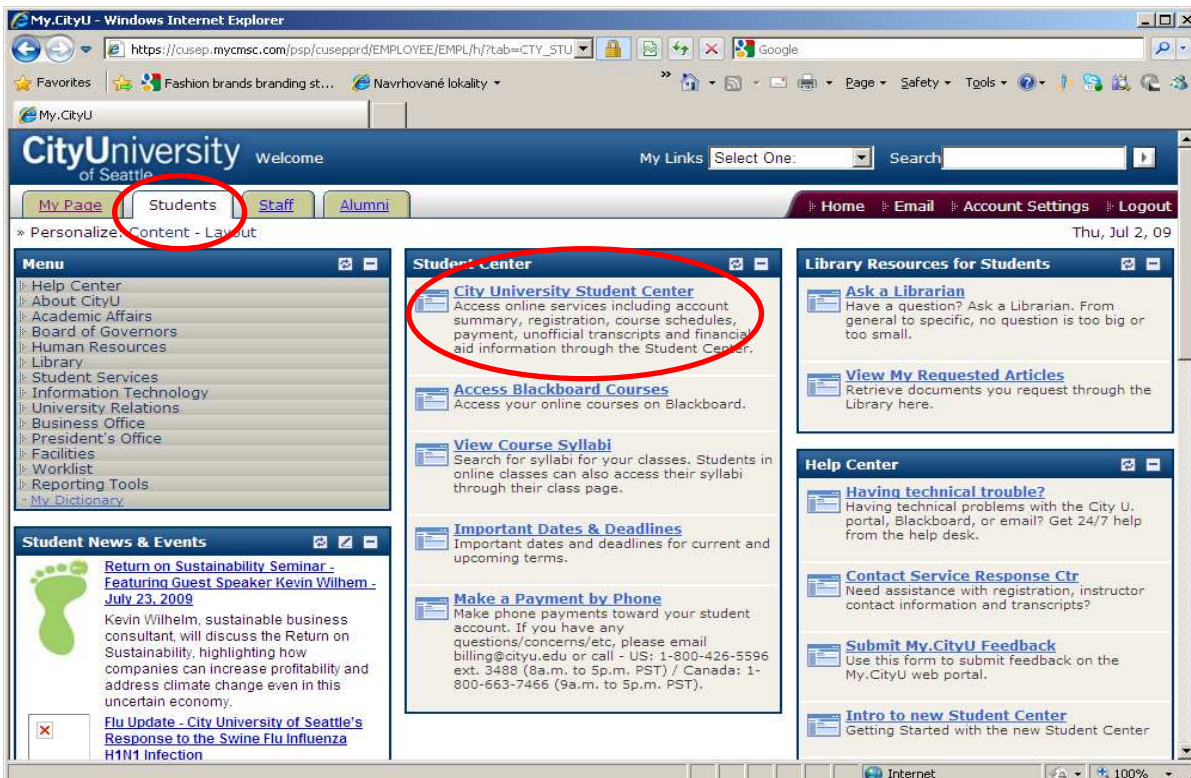

- 2) go to **Students** tab
- 3) select **City University Student Center**

4) select “Transcript: View Unofficial”

5) click >>

6) choose “City University of Seattle” and “CITYU UNOFFICIAL TRANSCRIPT”

7) click go