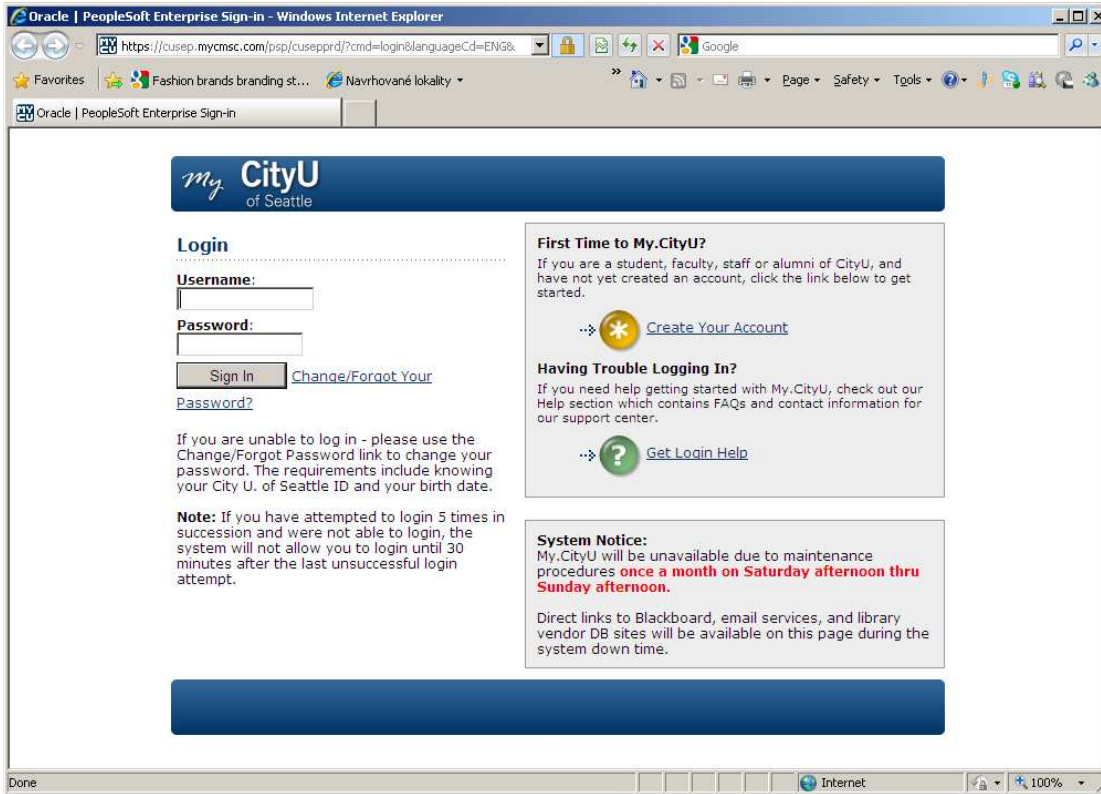

# How to view your grades on <https://My.CityU.edu> (no www):

- 1) - if you have created your account, just **Login**
  - if you do not have your account, first, click on **“Create Your Account”**
  - if you forgot your password, click on **“Forgot Your Password?”**