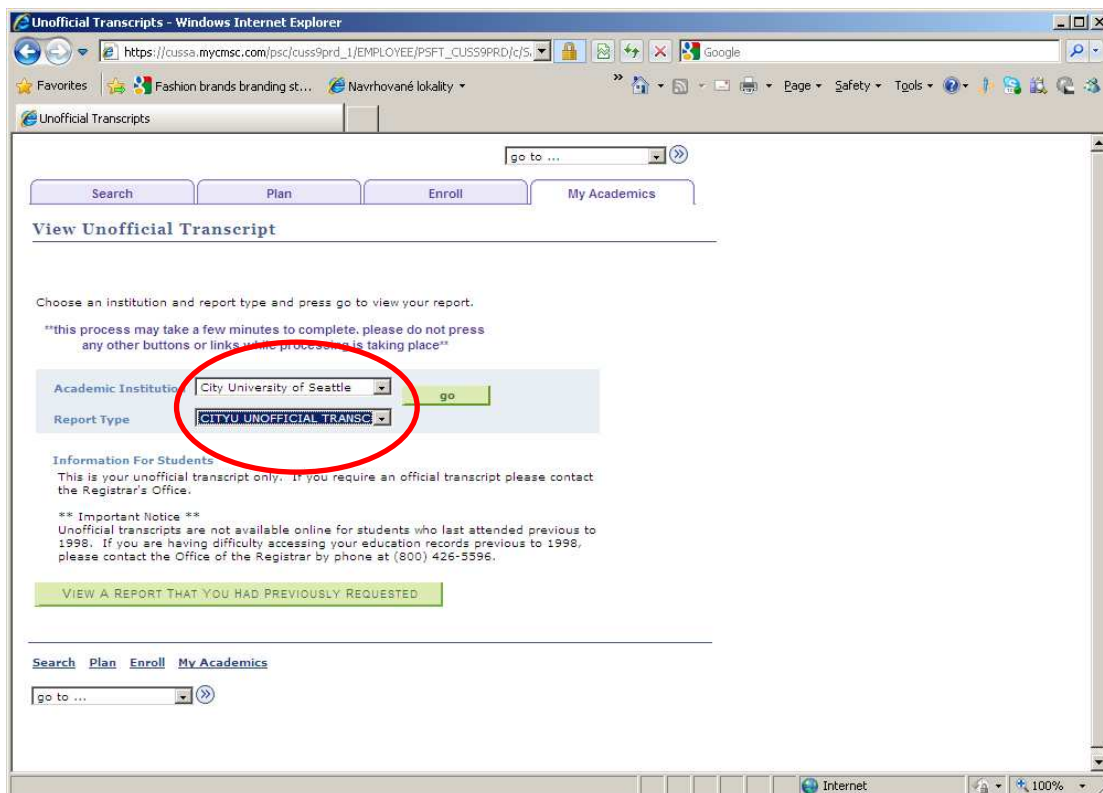

- 2) go to **Students** tab
- 3) select **City University Student Center**

4) select “Transcript: View Unofficial”

5) click >>

6) choose “City University of Seattle” and “CITYU UNOFFICIAL TRANSCRIPT”

7) click go