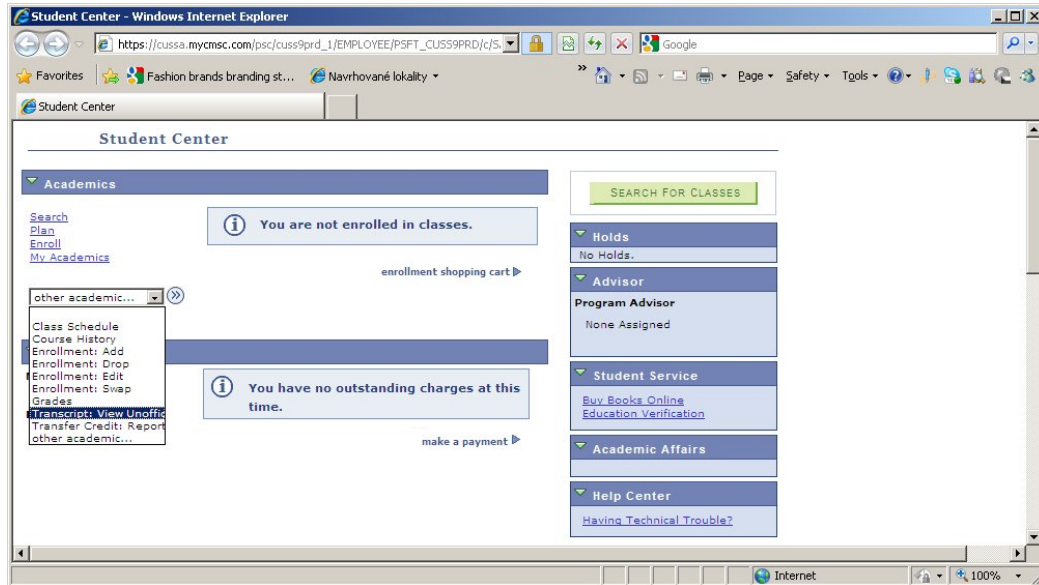

- 2) go to **Students** tab
- 3) select **City University Student Center**

4) select **“Transcript: View Unofficial”**

5) click 

6) choose **“City University of Seattle”** and **“CITYU UNOFFICIAL TRANSCRIPT”**