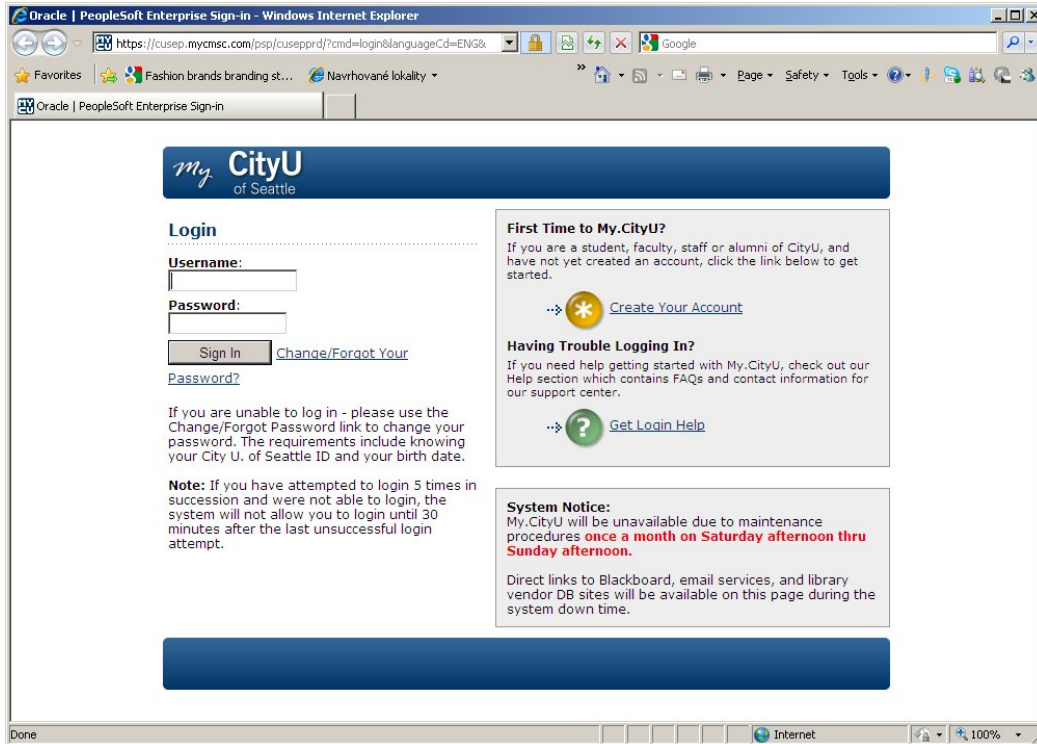

How to view your grades on <https://My.CityU.edu> (no www):

- 1) - if you have created your account, just **Login**
  - if you do not have your account, first, click on **"Create Your Account"**
  - if you forgot your password, click on **"Forgot Your Password?"**