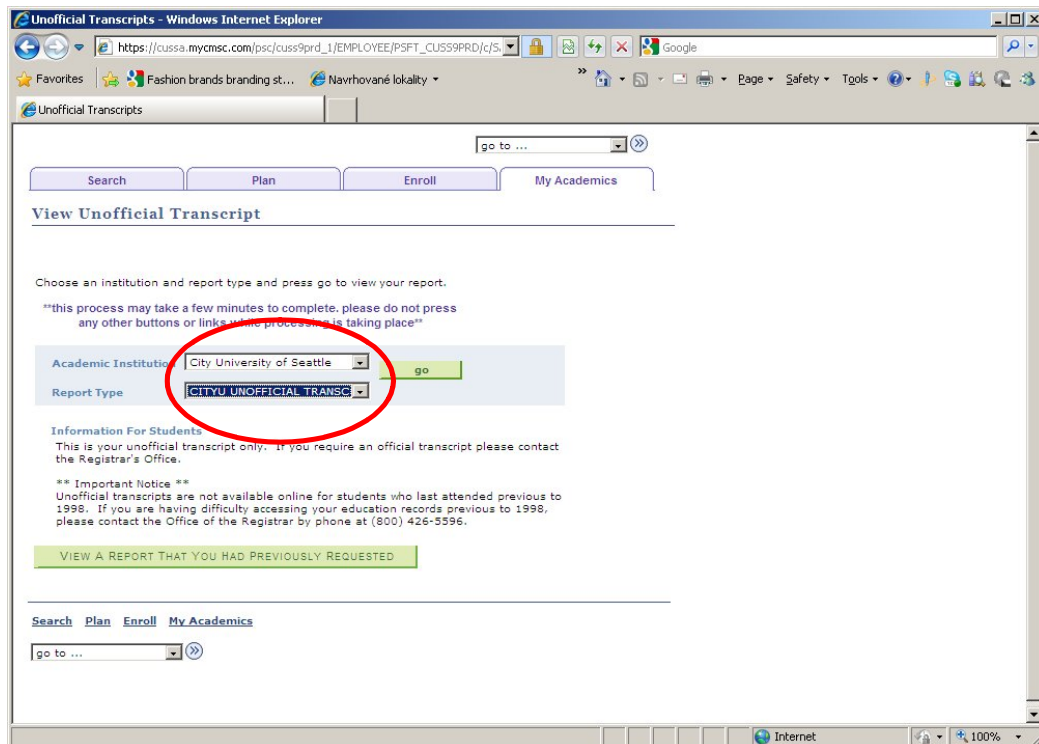

Read your transcript carefully. Notice, after each trimester “CUM GPA” value follows. It is the most important value. If your CUM GPA is below 2.0, than you are on the Academic Probation. Maximum allowance is 3 quarters, after that you have to petition the Readmission Committee <lhodalova@vsm.sk> before its meeting according to the Academic Calendar (on www.vsm.sk/ Students/ Academic Calendar).