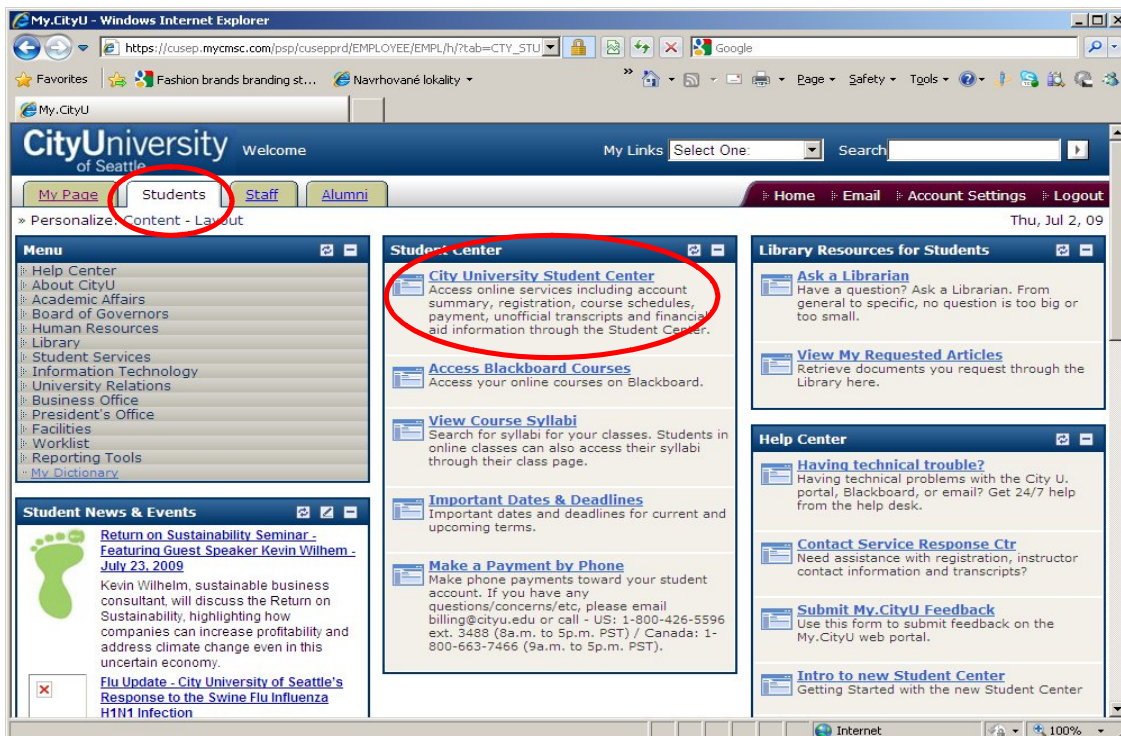

- 2) go to **Students** tab
- 3) select **City University Student Center**

4) select **“Transcript: View Unofficial”**

5) click 

6) choose **“City University of Seattle”** and **“CITYU UNOFFICIAL TRANSCRIPT”**